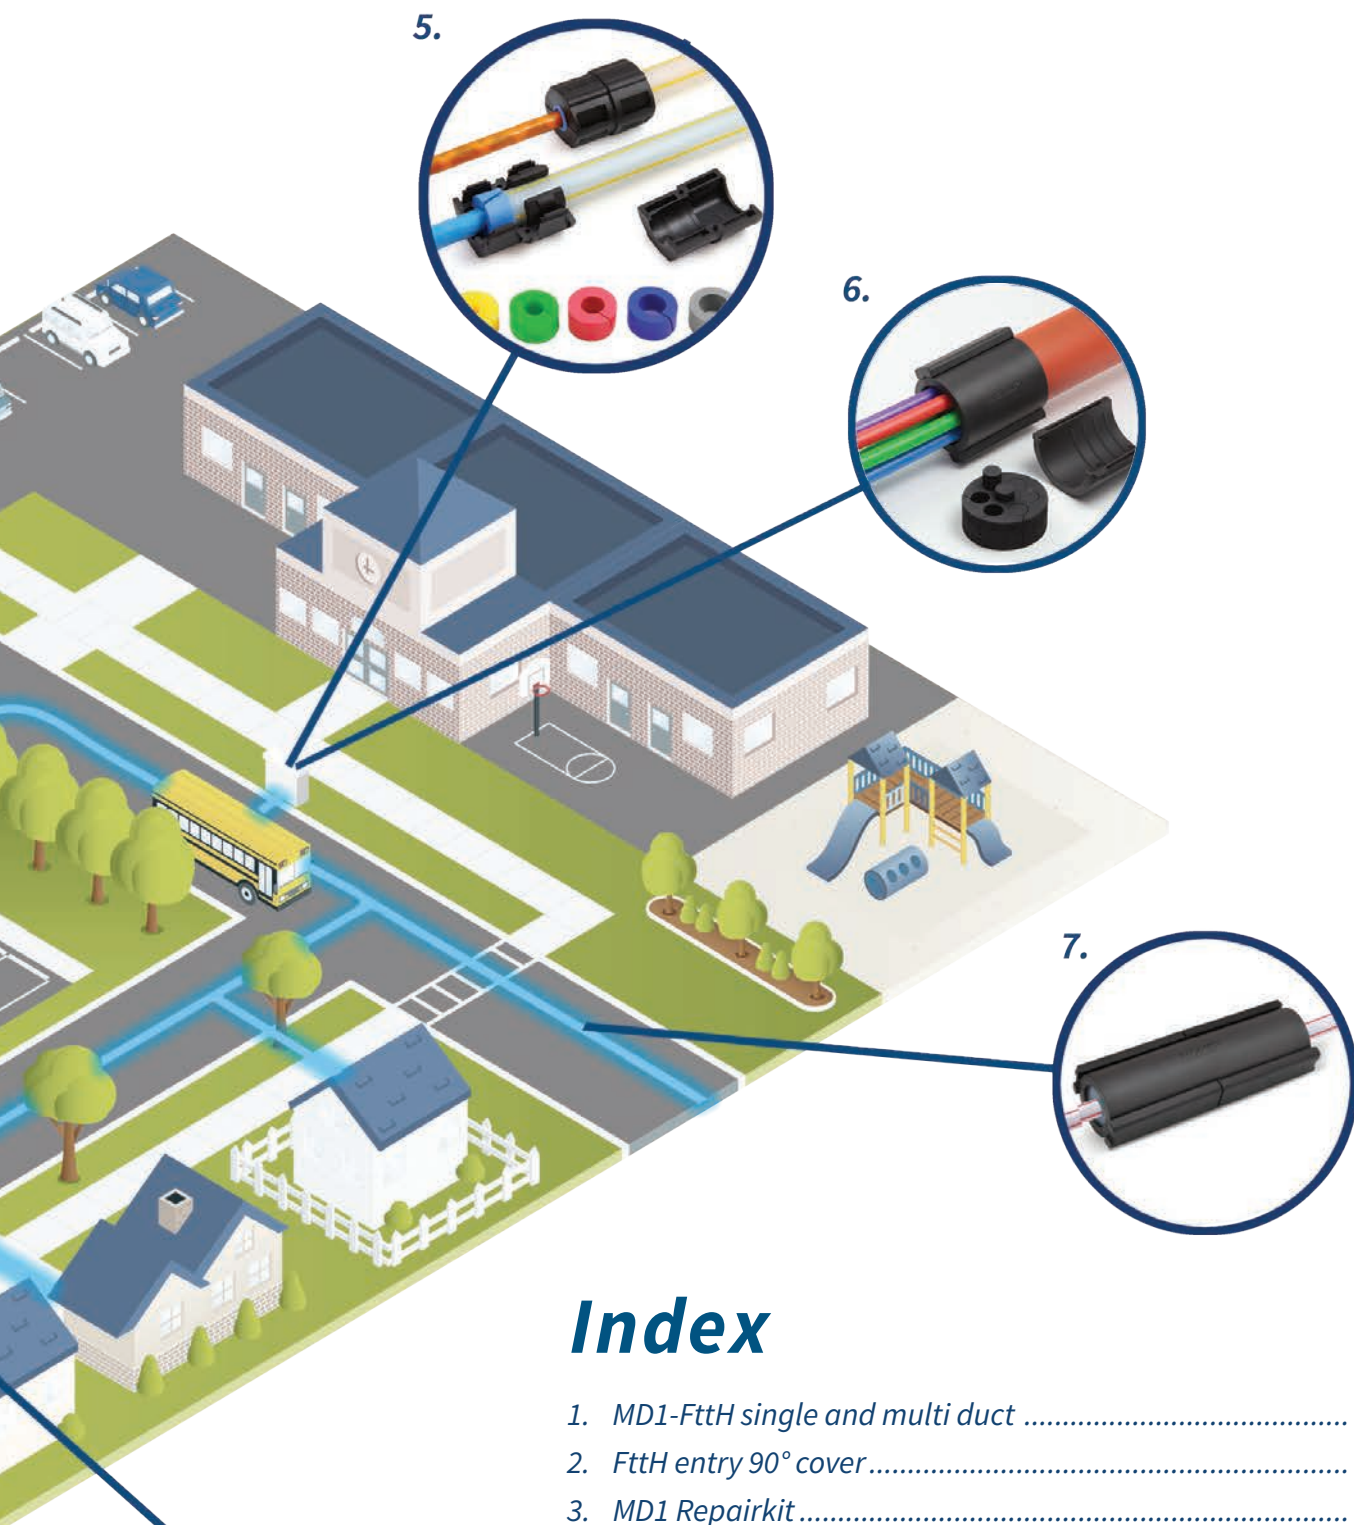

Index

1. MD1-FttH single and multi duct ..... Page 6
2. FttH entry 90° cover ..... Page 8
3. MD1 Repairkit ..... Page 9
4. Divisible duct seals 4 - 10 mm ..... Page 10
5. Divisible duct seals 10 - 25 mm ..... Page 12
6. Divisible duct seals 25 - 63 mm ..... Page 14
7. Duct repair kit 5 - 25 mm ..... Page 16
8. End caps and Sealing plugs ..... Page 18
9. Fill & Seal and MD+ sealant ..... Page 19

Not illustrated:

- Endcaps 4 - 50 mm ..... Page 17
- DB bundle breakout seal ..... Page 19