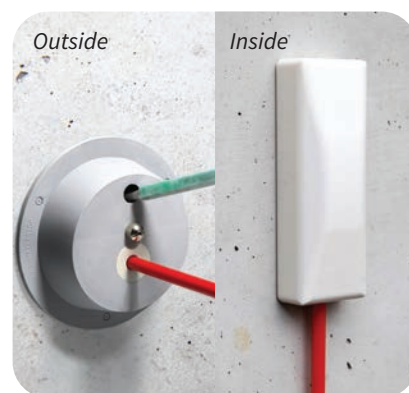

Features:

- Suitable for indoor and outdoor use
- Micro duct / cable sizes up to 12mm
- Suitable for retrofitting
- Screw mounted or optionally invisible mounted with use of Filoform fixing anchor
- Optional: Gasblocker can be installed
- Material: PC / ASA, Flame retardant
- UV- and weatherability
- Temperature range -20°C up to + 50°C