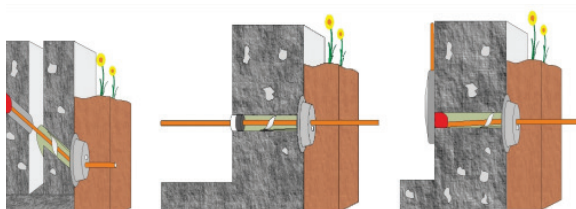

Not illustrated:

- Endcaps 4 - 50 mm Page 17
- DB bundle breakout seal Page 19

MD1-FttH single duct

Suitable for straight and angled penetrations

Features:

- Tested 2.0 bar Gas & Watertight
- Universally suitable for microducts and cables
- Quick and easy assembly
- No extensive core drilling necessary
- Also suitable for angled penetrations
- Complies with DIN 18322 underground cable laying works

Suitable for straight and angled penetrations

Features:

- Tested 2.0 bar Gas & Watertight
- Universal, suitable for a maximum of 4 micro ducts and cables
- Quick and easy installation
- No extensive core drilling necessary
- Also suitable for angled penetrations
- Complies with DIN 18322 underground cable laying works